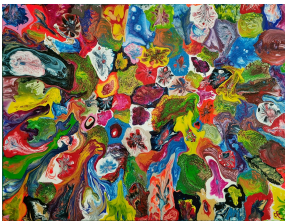

2. PINK LOTUS - 70CM X 90CM - €1075,00

3. BRAIN - 40CM X 40CM - €152,00

4. FACE - 40CM X 50CM - €168,00

5. JUNGLE LIGHT - 46CM X 56CM - €375,00

6. COLORFUL EQUALITY - 100CM X 100CM - €845,00

7. GROWTH - 100CM X 100CM - €795,00

8. INTENSITY - 80CM X 120CM - €960,00

9. DE ZIN VERSUS ONZIN - 60CM X 80CM - €725,00

10. GOING INTO THE LIGHT - 60CM X 80CM - €210,00

11. COMMUNITY - 60CM X 80CM - €250,00

12. DEER - 60CM X 80CM - €645,00

13. CHANGING MOODS - 59CM X 87CM - €845,00~

14. ERUPTION - 40CM X 60CM - €136,00

15. RANUNCULUS POND - 50CM X 50CM - €270,00

16. PEARLS OF WISDOM - 80CM X 120CM - €960,00